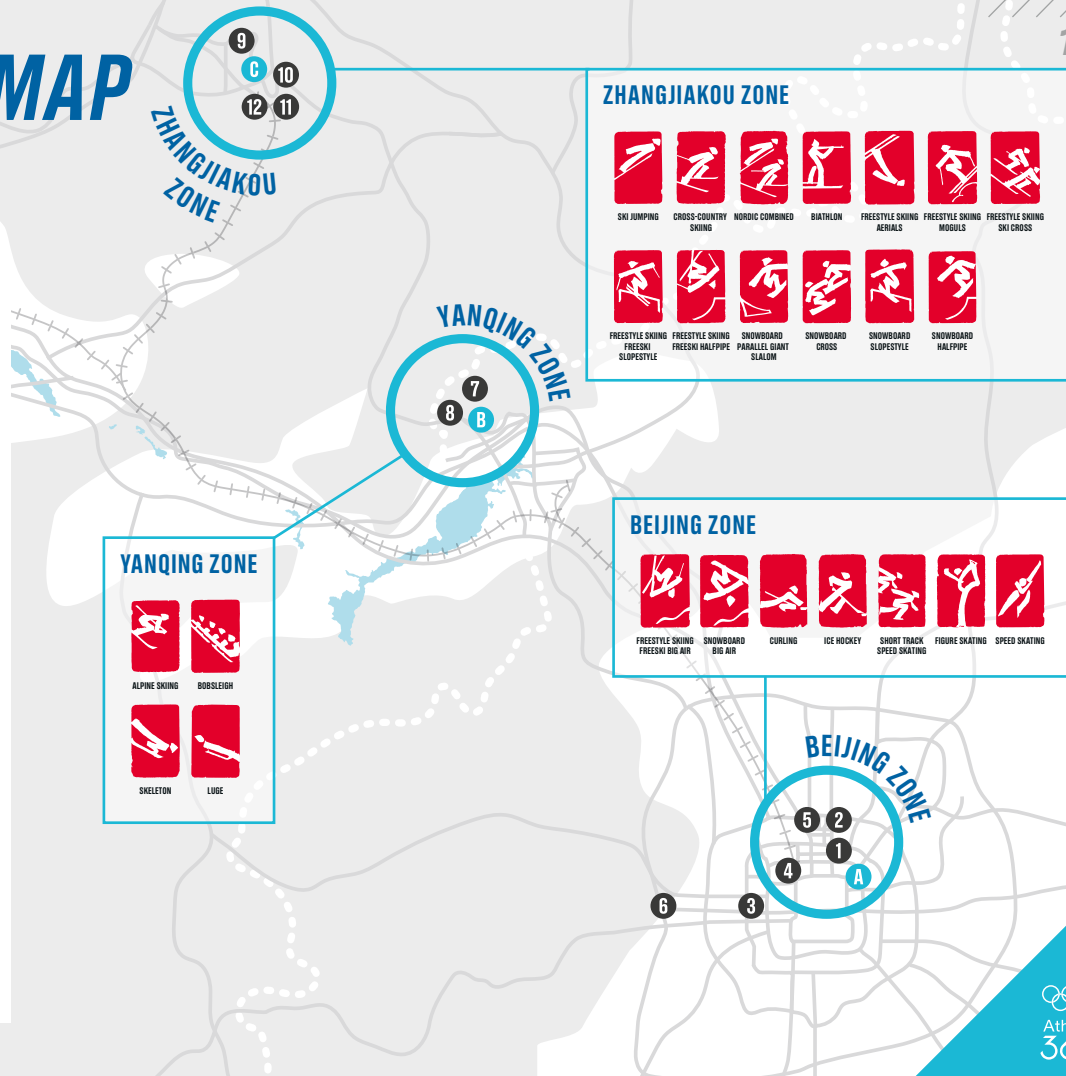

3. VENUES MAP

BEIJING ZONE

- 1 National Aquatics Center (Curling)
- 2 National Indoor Stadium (Ice Hockey I)
- 3 Wukesong Sports Centre (Ice Hockey II)
- 4 Capital Indoor Stadium (Short Track/Figure Skating)
- 5 National Speed Skating Oval (Speed Skating)
- 6 Big Air Shougang (Snowboard/Freestyle Skiing)

YANQING ZONE

- 7 Yanqing National Alpine Ski Centre (Alpine Skiing)
- 8 Yanqing National Sliding Centre (Bobsleigh/Luge)

ZHANGJIAKOU ZONE

- 9 Zhangjiakou Genting Snow Park (Freestyle Skiing/Snowboard)
- 10 Zhangjiakou National Biathlon Centre (Biathlon)
- 11 Zhangjiakou National Ski Jumping Centre (Ski Jumping/Nordic Combined)
- 12 Zhangjiakou National Cross-Country Skiing Centre (Cross-Country Skiing/Nordic Combined)

OLYMPIC VILLAGES

- A Beijing Olympic/Paralympic Village
- B Yanqing Olympic/Paralympic Village
- C Zhangjiakou Olympic/Paralympic Village

ZHANGJIAKOU ZONE